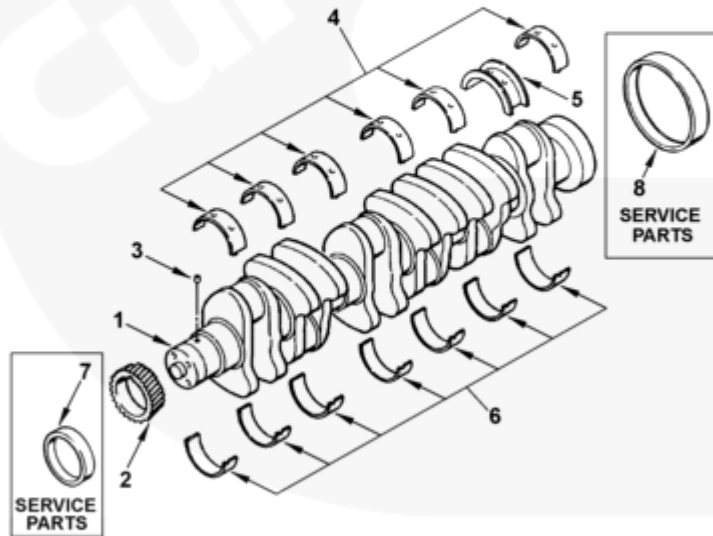

ks900gb

SMALL | MEDIUM | LARGE

Cart	Ref No	Part Number	Part Description	Required	Remarks
View My Cart					
		<a href="#">BP9786</a>	Crankshaft And Bearings		Crankshaft and Bearings
<input type="checkbox"/>		<a href="#">3908032</a>	Assembly Crankshaft	1	6B, 6BT, 6BTA 5.9
	1	<a href="#">3929037</a>	Engine Crankshaft	1	
<input type="checkbox"/>	2	<a href="#">3929027</a>	Crankshaft Gear	1	
<input type="checkbox"/>	3	<a href="#">3904483</a>	Pin Dowel	1	
<input type="checkbox"/>	4	<a href="#">3929016</a>	Main Bearing	6	Upper.
<input type="checkbox"/>	5	<a href="#">3927772</a>	Crankshaft Thrust Bearing	1	
	6	<a href="#">3929021</a>	Main Bearing	7	Lower.